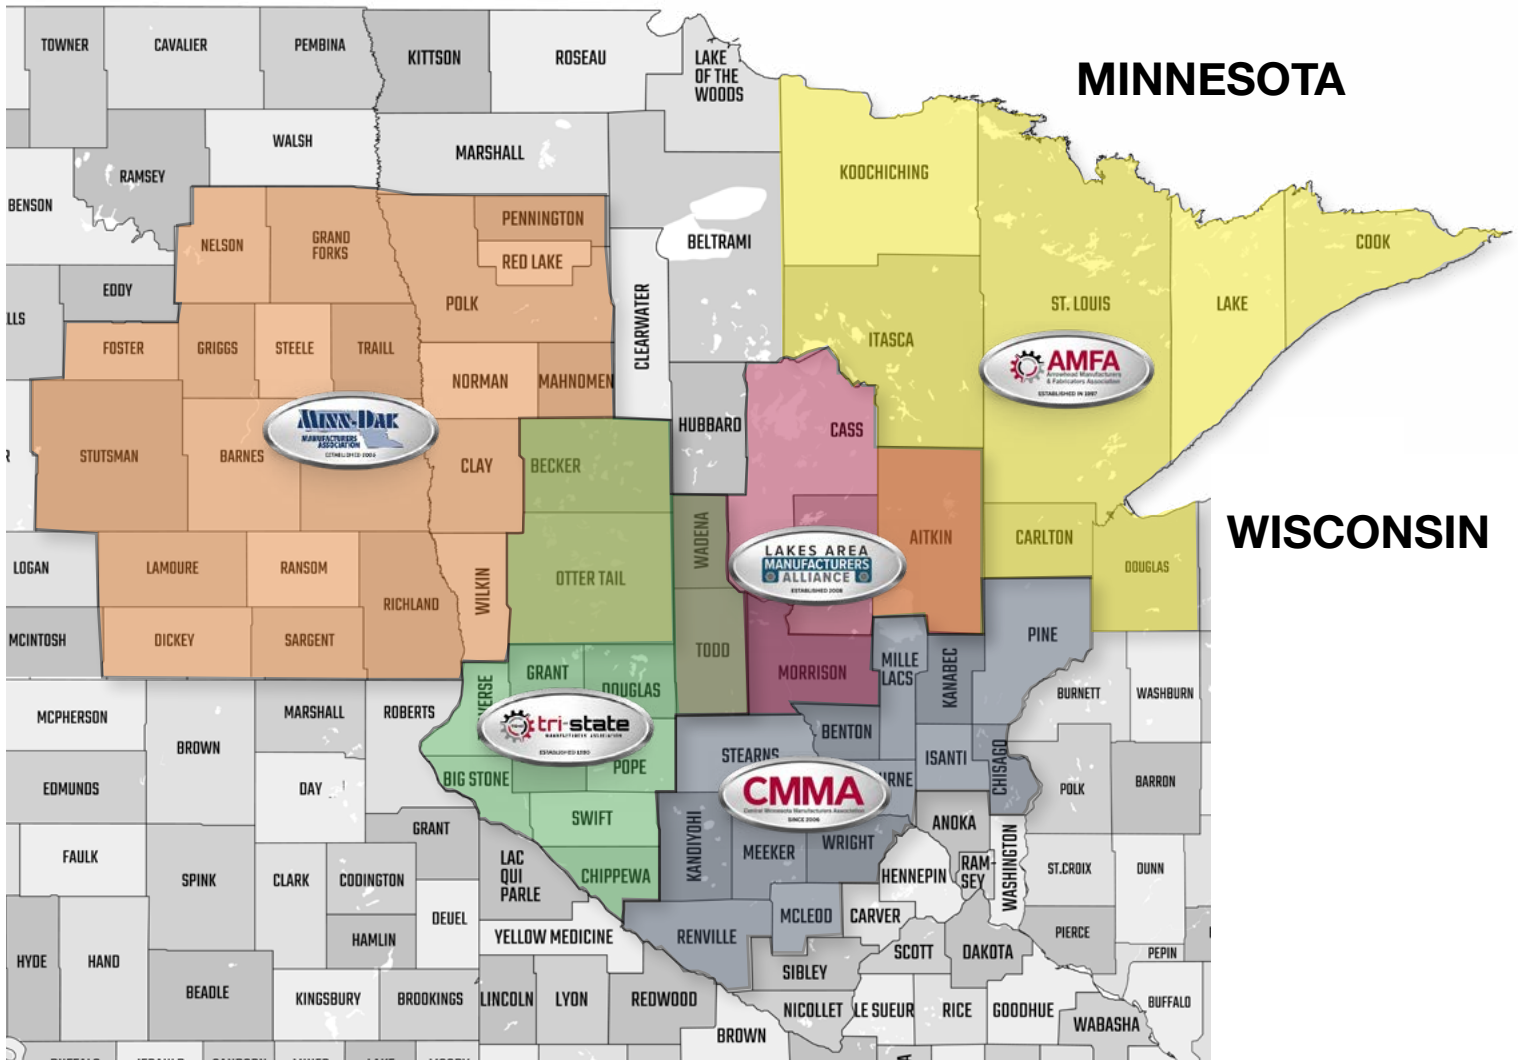

MMA Interactive Manufacturing Network Map

Connecting Manufacturers, Careers, and Communities Across the Midwest

The MMA Interactive Map brings our manufacturing ecosystem to life. This dynamic tool highlights affiliate boundaries and regional coverage areas, making it easy to understand how manufacturers, workforce partners, and

communities are connected across the Midwest.

By clicking on each association emblem, users can explore local manufacturers, view member profiles, and learn about regional programs and initiatives.

Whether you are a student exploring career opportunities, a job seeker looking to enter manufacturing, or a company seeking collaboration and supply-chain partnerships, the map creates a direct pathway to meaningful connections.

NORTH DAKOTA

Click the affiliate icon to access members.

SOUTH DAKOTA

Designed to strengthen workforce pipelines and encourage collaboration, the MMA Interactive Map serves as a powerful hub, linking people to careers, manufacturers to manufacturers, and regions to shared growth. Click the affiliate icon to access members.